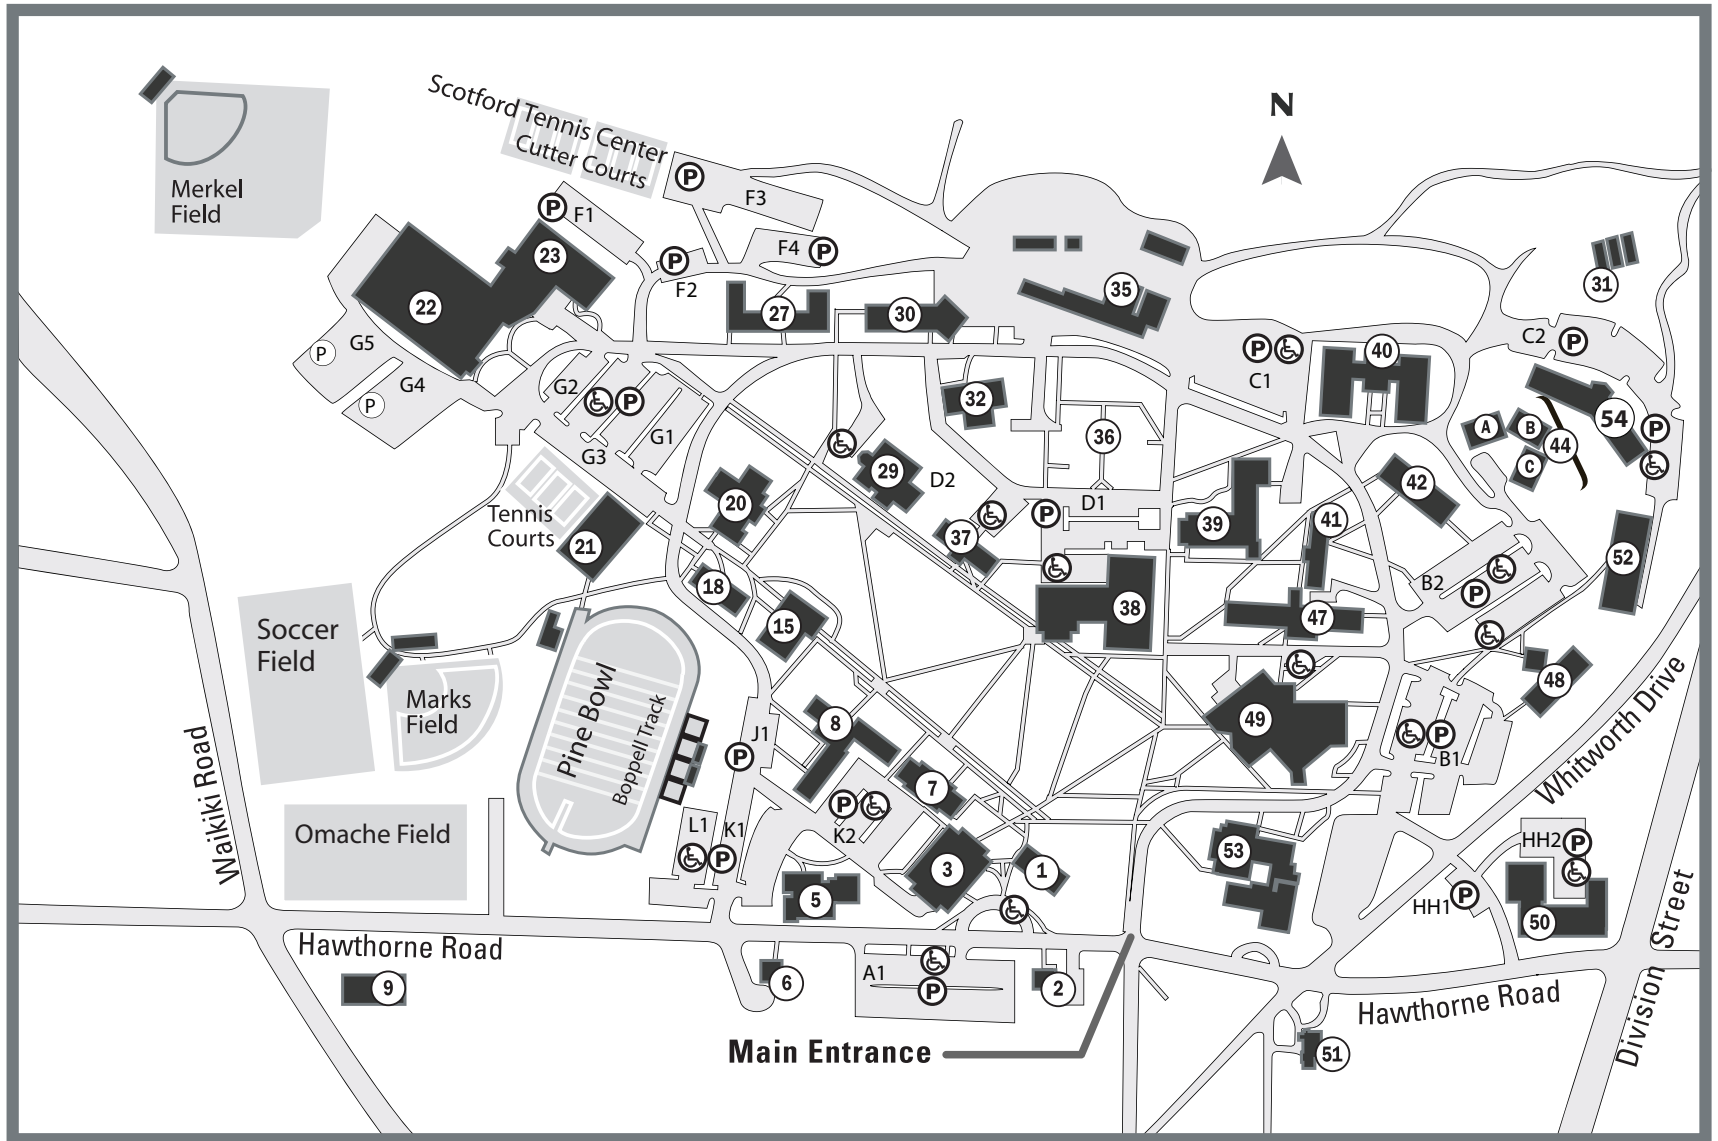

Whitworth University Campus

Arend Hall	47	Fieldhouse	22	President's House	51
Aquatics Center/Scotford Fitness Center	23	Graves Gym	21	Schumacher Hall – Health/Counseling Center	32
Auld House - Human Resources	6	Harriet Cheney Cowles Memorial Library	38	Seeley G. Mudd Chapel	15
Baldwin-Jenkins Hall	40	Hawthorne Hall	50	Stewart Hall	42
Ballard Hall	18	Hendrick Hall	41	Village (Akili)	44A
Biology/Chemistry Building Site	36	Hixson Union Building (HUB)	49	Village (Tiki)	44B
Boppell Hall	48	Lied Center for the Visual Arts	30	Village (Shalom)	44C
Cornerstone Building/Shalom Theme House	9	Lindaman Center	37	Warren Hall	8
Cowles Auditorium	3	MacKay Hall – Admissions	2	Westminster Hall	27
Dixon Hall	7	McEachran Hall – Administration	1	Weyerhaeuser Hall	29
Duvall Hall	52	McMillan Hall	20	Whitworth Presbyterian Church	53
East Hall	54	Music Building	5	- Parking -	(P)
Eric Johnston Science Center	39	Pirates Cove Shelter	31	- Disabled Parking -	(♿)
Facilities Services	35				